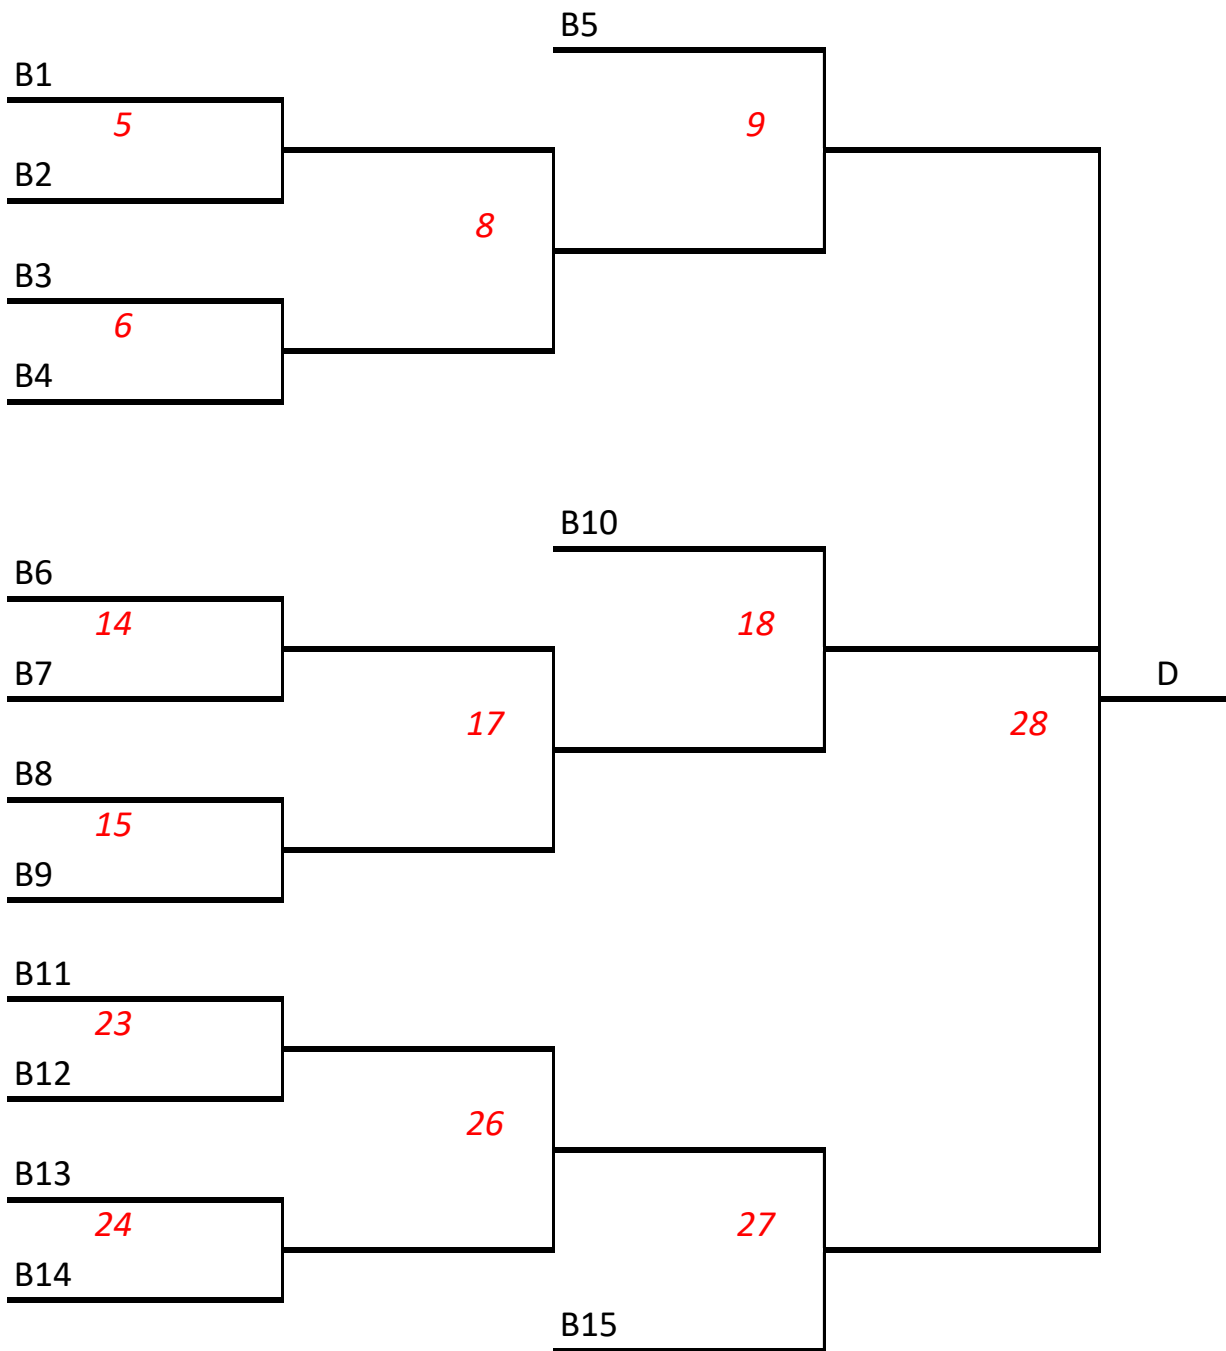

2022 Alberta Select Individual Show

B Side